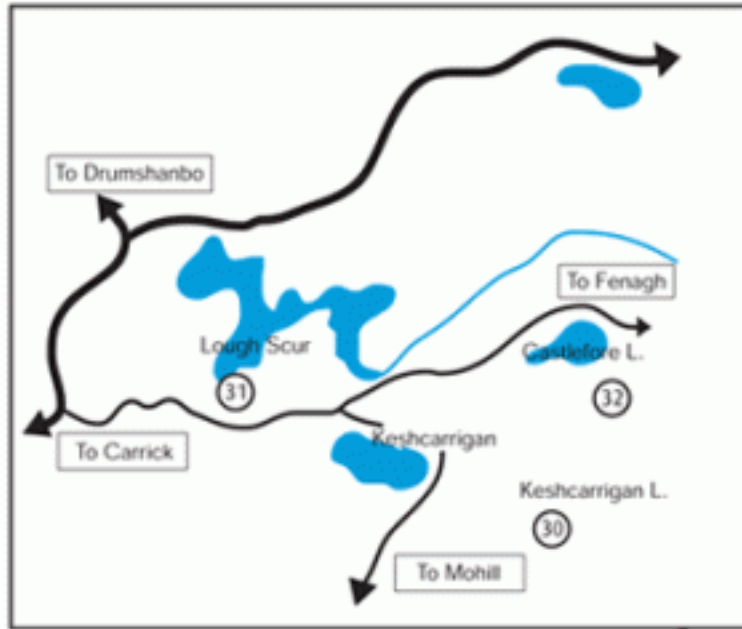

A FISHERIES MAP

COARSE ANGLING

Copyright Reserved

Iascach Iníre Éireann
Inland Fisheries Ireland

North Western River Basin District
Station Road, Ballyshannon, Co. Donegal
Telephone +353 71 9851435

Web: www.fisheriesireland.ie
Email: nwrbd@fisheriesireland.ie

NOT TO BE COPIED:
All rights reserved. No part of this map and text may be reproduced by photocopying or by any means without the prior permission of Inland Fisheries Ireland.

RIVER ERNE SYSTEM, LAKES AND RIVERS

BALLINAMORE, BAWNBOY, BALLYCONNELL, CARRIGALLEN

0 MILES 1 2

PARKING

To Mohill

To Cloone

To Mohill

To Arva

To Killeshandra

To Ballyconnell

To Cavan

To Swanlinbar